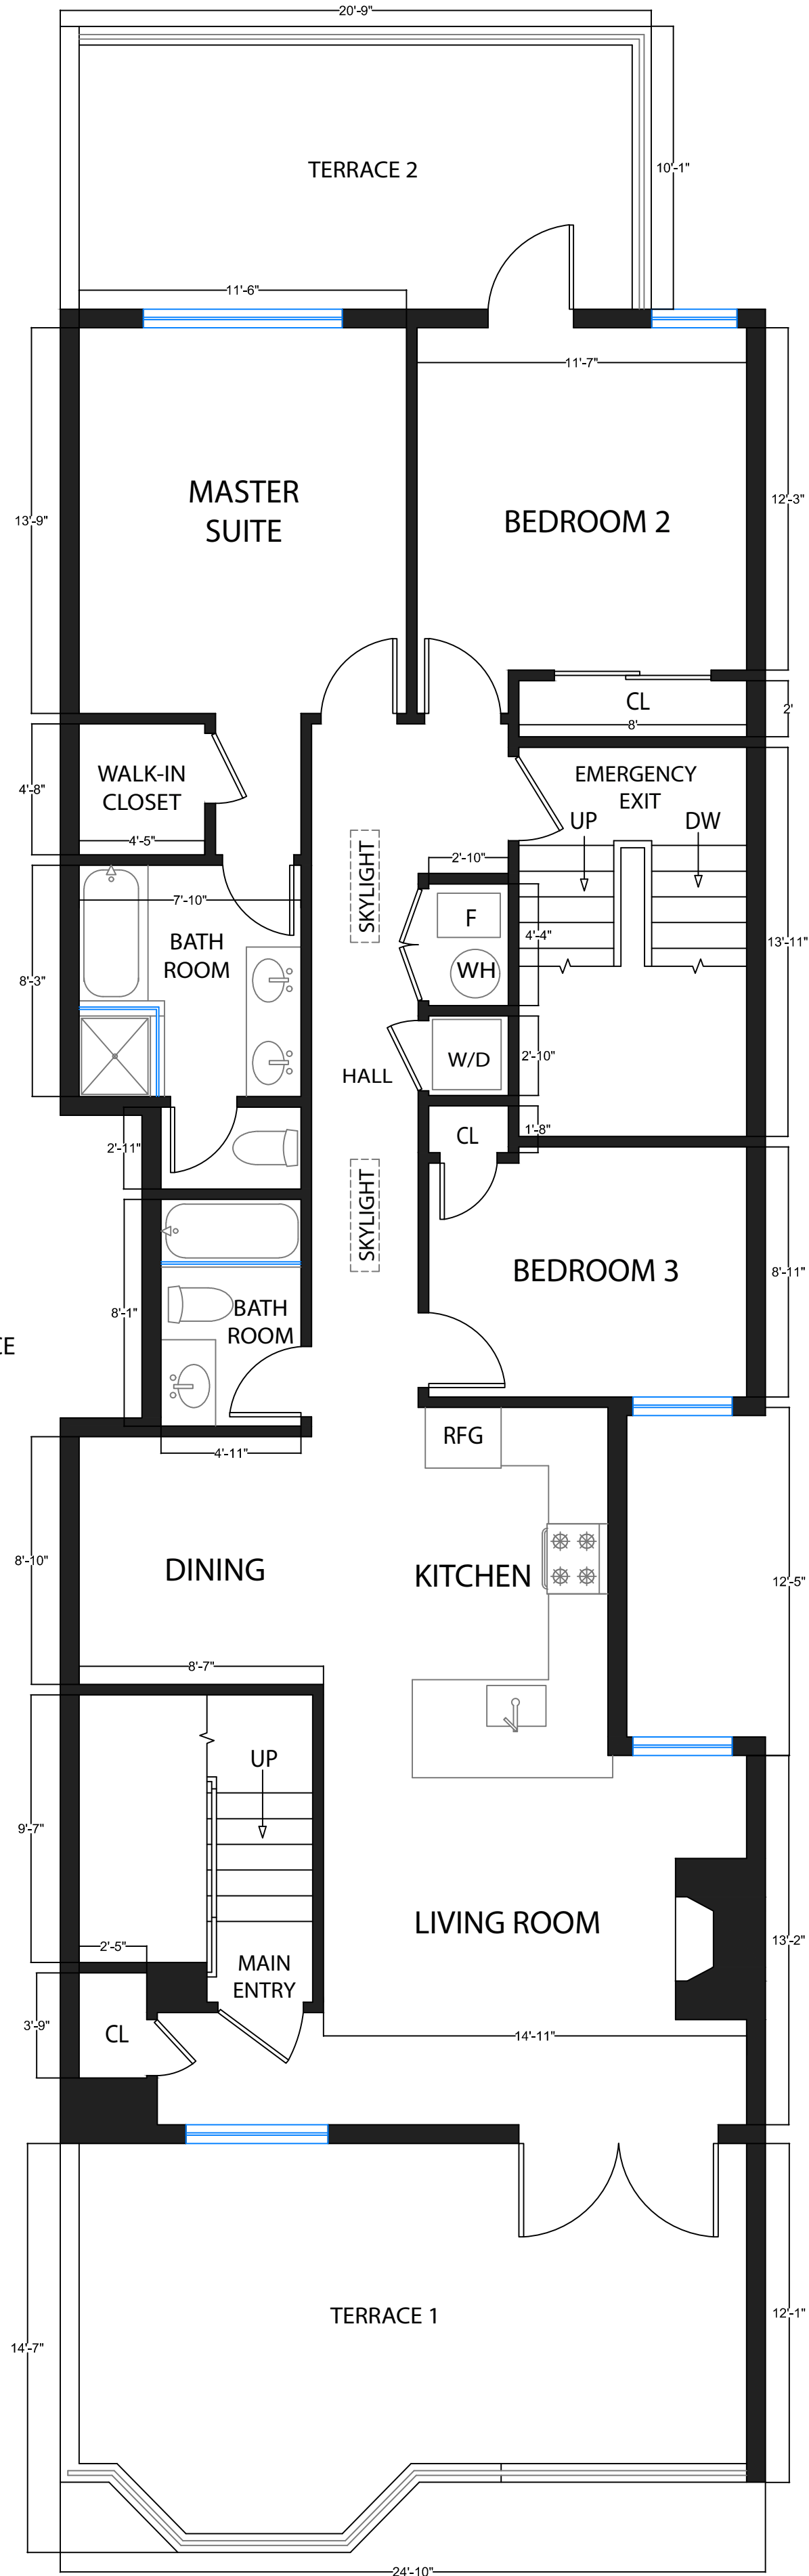

261 26th Ave. #3

San Francisco, CA. 94121

PROPERTY SQF INFORMATION

LIVING SPACE
Square Footage: 1,325 Sq Ft*

* Main Level 1,325

NON-LIVING SPACE
Square Footage: 530 Sq Ft*

* Terrace 1 320

* Terrace 2 210

APPROXIMATE TOTAL LIVING & NON-LIVING SPACE
Square Footage: 1,855 Sq Ft*